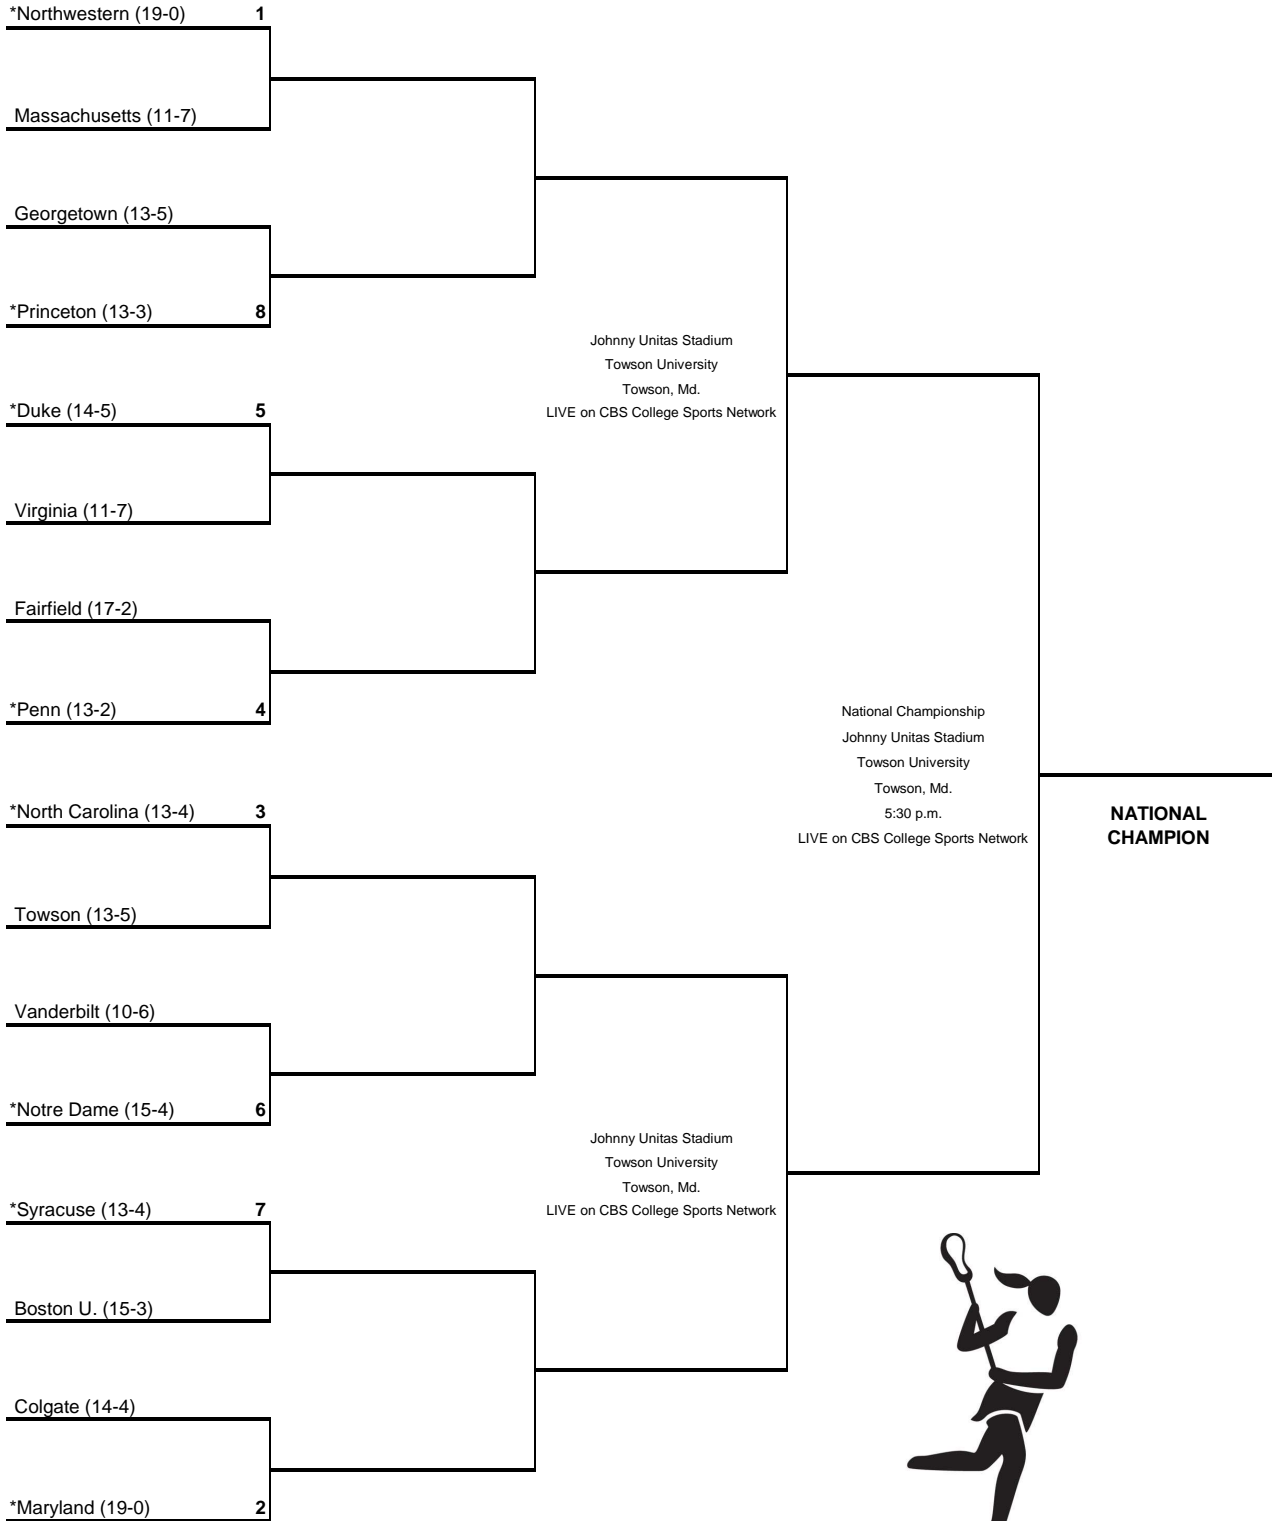

2009 NCAA Division I Women's LACROSSE CHAMPIONSHIP

First Round
May 10

Quarterfinals
May 16

Semifinals
May 22

Final
May 24

* - Host Institution for Preliminary-Round Games
All Times are Local Time
Semifinal #1 - 6 p.m.
Semifinal #2 - 45-minutes after the conclusion of Semifinal #1